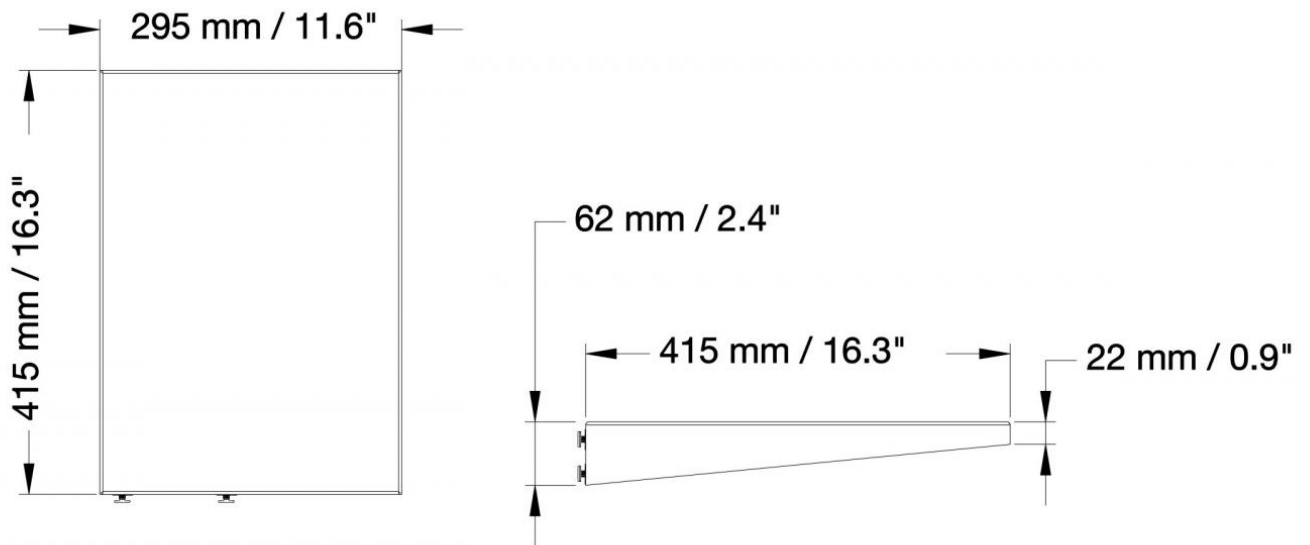

LAP4-SM

LAPTOP SIDE SHELF

CONNECTS TO CENTRAL ALUMINUM COLUMN

PRODUCT

Side shelf connects to the right and/ or left side of the pylon. Allows for 4 different mounting positions.

FEATURES

- › Compatible with SCETA and SCEXL series
- › Steel plate 2 mm
- › Powder coated in RAL 9005, black
- › Including mounting accessories (4x sliding block with thread, 4x nut with integrated washer)

Display mount

Projector mount

IWB mount

Max. load
10 kg / 22 lbs

Item number	LAP4-SM	
Load capacity	10 kg	22 lbs
Width / Height / Depth	415 mm / 22 mm - 62 mm / 295 mm	16.3" / 0.9" - 2.4" / 11.6"
Weight	2,9 kg	6,4 lbs
Packages	Package dimensions WxHxD	Package weight
LAP4-SM	440 x 90 x 340 mm / 17.3 x 3.5 x 13.4"	3,4 kg / 7,4 lbs

DIMENSIONS

in mm / inch

Stirling Communications Supply Co
29 Poplar Drive, Stirling, NJ 07980
908-604-9360
sales@stirlingcomm.com
www.stirlingcomm.com