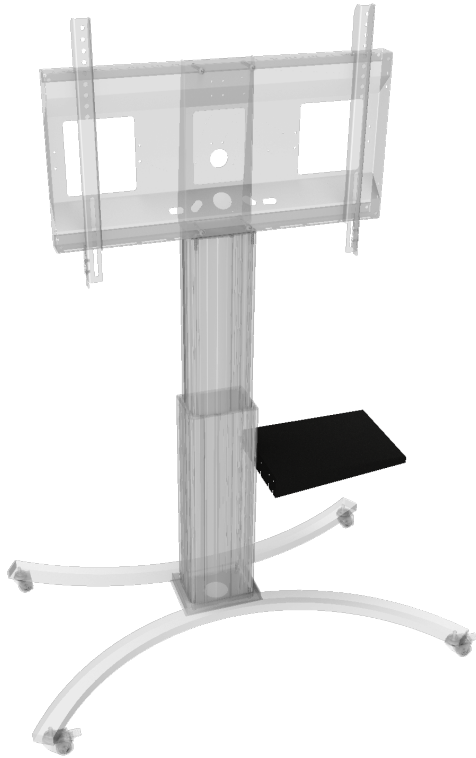

LAP4-SM

LAPTOP SIDE SHELF

CONNECTS TO CENTRAL ALUMINUM COLUMN

PRODUCT

Side shelf connects to the right and/ or left side of the pylon. Allows for 4 different mounting positions.

FEATURES

- › Compatible with SCETA and SCEXL series
- › Steel plate 2 mm
- › Powder coated in RAL 9005, black
- › Including mounting accessories (4x sliding block with thread, 4x nut with integrated washer)

Display mount

Projector mount

IWB mount

Max. load
10 kg / 22 lbs

Item number	LAP4-SM	
Load capacity	10 kg	22 lbs
Width / Height / Depth	415 mm / 22 mm - 62 mm / 295 mm	16.3" / 0.9" - 2.4" / 11.6"
Weight	2,9 kg	6,4 lbs
Packages	Package dimensions WxHxD	Package weight
LAP4-SM	440 x 90 x 340 mm / 17.3 x 3.5 x 13.4"	3,4 kg / 7,4 lbs