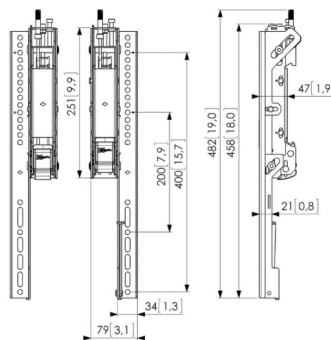

DISPLAY INTERFACE STRIPS

PFS 3504

Display interface strips 3D adjustable

PFS 3508

Display interface strips 3D adjustable

Specifications

Max. weight load (kg)	80	80
Min. vertical hole pattern (mm)	100	200
Max. vertical hole pattern (mm)	400	800
Max. height of interface (mm)	482	857
Tilt	Tilt -3°/+7°	Tilt -3°/+7°

Guarantee

TÜV certified		
Guarantee	5 years	5 years

General

Colour	Black	Black
Article number	7235040	7235080
EAN single box	8712285328800	8712285328824