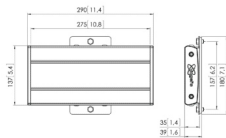

General

Colour	Silver | Black	Silver | Black	Silver | Black	Silver | Black
Article number	7234024 (Silver) 7234020 (Black)	7234054 (Silver) 7234050 (Black)	7234074 (Silver) 7234070 (Black)	7234094 (Silver) 7234090 (Black)
EAN single box	8712285323027 (Silver) 8712285329401 (Black)	8712285318764 (Silver) 8712285329425 (Black)	8712285318788 (Silver) 8712285329449 (Black)	8712285318801 (Silver) 8712285329463 (Black)