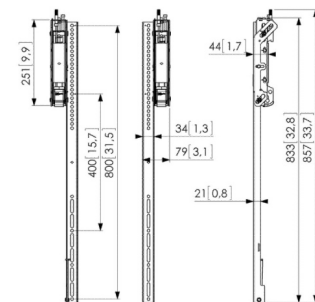

DISPLAY INTERFACE STRIPS

PFS 3504

Display interface strips 3D adjustable

PFS 3508

Display interface strips 3D adjustable

Specifications

Max. weight load (kg)	80	80
Min. vertical hole pattern (mm)	100	200
Max. vertical hole pattern (mm)	400	800
Max. height of interface (mm)	482	857
Tilt	Tilt -3°/+7°	Tilt -3°/+7°

Guarantee

TÜV certified		
Guarantee	5 years	5 years

General

Colour	Black	Black
Article number	7235040	7235080
EAN single box	8712285328800	8712285328824