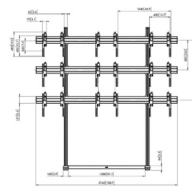

General

Colour	Black	Black	Black
Article number	7922550	7933470	7933550
EAN single box	8712285338526	8712285339684	8712285338540