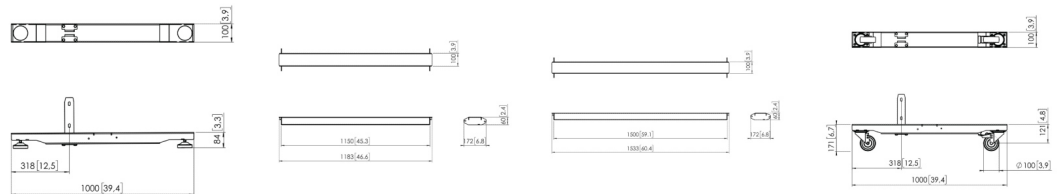

General

Colour	Black	Black	Black	Black
Article number	7279200	7291290	7291300	7289200
EAN single box	8712285336669	8712285336683	8712285336706	8712285336645