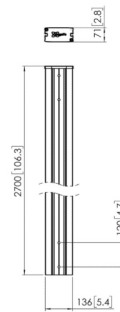

General

Colour

Black

Black

Black

Article number

7229200

7229270

7229330

EAN single box

8712285335761

8712285336720

8712285336744