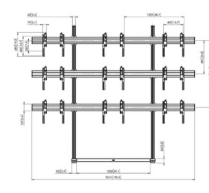

General

Colour	Black	Black	Black
Article number	7922550	7933470	7933550
EAN single box	8712285338526	8712285339684	8712285338540