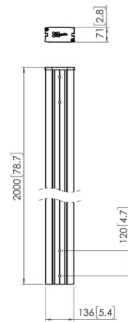

General

Colour

Black

Black

Black

Article number

7229200

7229270

7229330

EAN single box

8712285335761

8712285336720

8712285336744