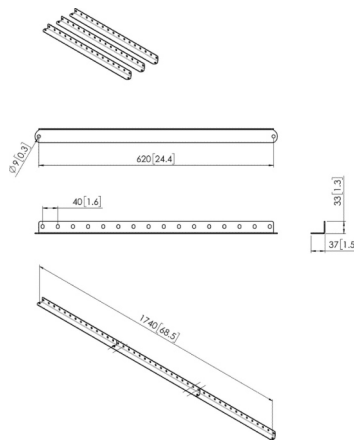

General

Colour	Black	Black
Article number	7291430	7291440
EAN single box	8712285343247	8712285343261