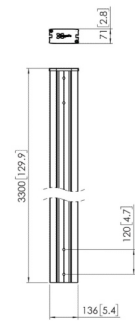

General

Colour

Black

Black

Black

Article number

7229200

7229270

7229330

EAN single box

8712285335761

8712285336720

8712285336744