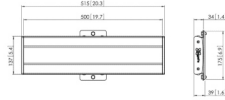

General

Colour	Silver | Black	Silver | Black	Silver | Black	Silver | Black
Article number	7234024 (Silver) 7234020 (Black)	7234054 (Silver) 7234050 (Black)	7234074 (Silver) 7234070 (Black)	7234094 (Silver) 7234090 (Black)
EAN single box	8712285323027 (Silver) 8712285329401 (Black)	8712285318764 (Silver) 8712285329425 (Black)	8712285318788 (Silver) 8712285329449 (Black)	8712285318801 (Silver) 8712285329463 (Black)