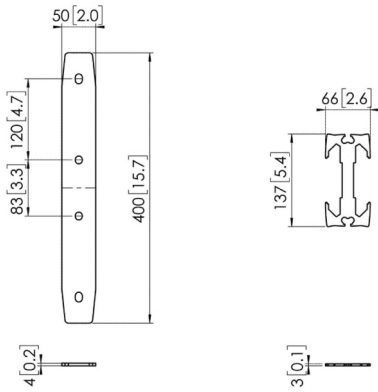

5 years

5 years

Black

7291310

8712285336805

Black

7291040

8712285320743