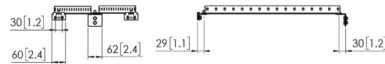

PFA 9142

Wall support extension kit 2 arms

Specifications

Max. weight load (kg)		
Length (mm)	620	620
Depth (mm)	31	
Adjustable depth	•	

Guarantee

TÜV certified		
Guarantee	5 years	5 years

General

Colour	Black	Black
Article number	7291410	7291420
EAN single box	8712285342967	8712285343223