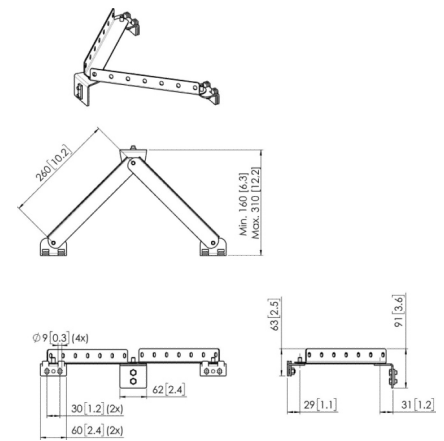

General

Colour	Black	Black
Article number	7291430	7291440
EAN single box	8712285343247	8712285343261