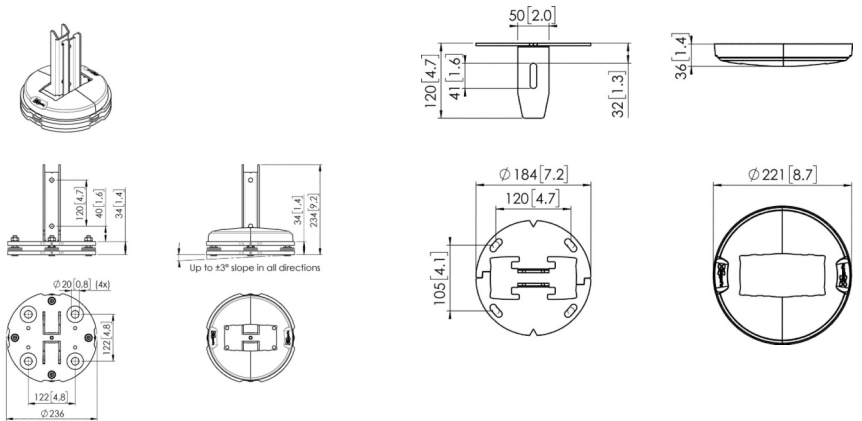

Specifications

Max. weight load (kg)	202.5			202.5
Height (mm)	84	60	60	171
Length (mm)	1000	1150	1500	1000
Width (mm)	100	172	172	100

Guarantee

TÜV certified				
Guarantee	5 years	5 years	5 years	5 years

PFA 9132

Floor / ceiling support

Specifications

Max. weight load (kg)	337.5	
Height (mm)	234	120
Length (mm)	236	184
Width (mm)	236	184

Guarantee

TÜV certified		
Guarantee	5 years	5 years

General

Colour	Black	Black
Article number	7279650	7291320
EAN single box	8712285343186	8712285336829

POLES

PUC 2920

Pole 200 cm

PUC 2927

Pole 270 cm

PUC 2933

Pole 330 cm

Specifications

Specifications

Width (mm)	290	515	715	915
Min. horizontal hole pattern (mm)	100	100	100	100
Max. horizontal hole pattern (mm)	225	450	650	850

Guarantee

TÜV certified				
Guarantee	5 years	5 years	5 years	5 years