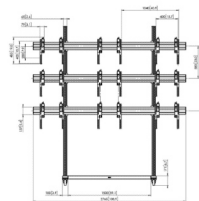

General

Colour	Black	Black	Black
Article number	7922560	7933480	7933560
EAN single box	8712285338564	8712285339707	8712285338588