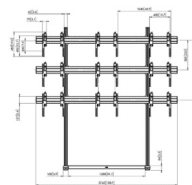

Max. weight load (kg)	80	45	45
Min. screen size (inch)	46	46	55
Max. screen size (inch)	55	47	55
Height (mm)	2091	2790	2790

Guarantee

TÜV certified			
Guarantee	5 years	5 years	5 years

General

Colour	Black	Black	Black
Article number	7922550	7933470	7933550
EAN single box	8712285338526	8712285339684	8712285338540