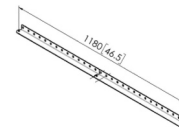

PFA 9142

Wall support extension kit 2 arms

Specifications

Max. weight load (kg)		
Length (mm)	620	620
Depth (mm)	31	
Adjustable depth	•	

Guarantee

TÜV certified		
Guarantee	5 years	5 years

General

Colour	Black	Black
Article number	7291410	7291420
EAN single box	8712285342967	8712285343223

ACCESSORIES

PFA 9143

Wall support extension kit 3 arms

PFA 9144

Wall support sliding bracket basic kit short

Specifications

Max. weight load (kg)		
Length (mm)	620	260
Depth (mm)		
Adjustable depth		

Guarantee