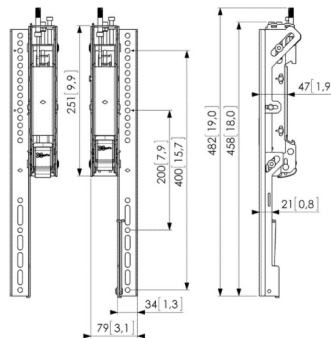

DISPLAY INTERFACE STRIPS

PFS 3504

Display interface strips 3D adjustable

PFS 3508

Display interface strips 3D adjustable

Specifications

Max. weight load (kg)	80	80
Min. vertical hole pattern (mm)	100	200
Max. vertical hole pattern (mm)	400	800
Max. height of interface (mm)	482	857
Tilt	Tilt -3°/+7°	Tilt -3°/+7°

Guarantee

TÜV certified		
Guarantee	5 years	5 years

General

Colour	Black	Black
Article number	7235040	7235080
EAN single box	8712285328800	8712285328824