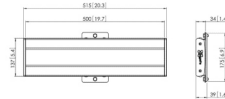

General

Colour	Silver | Black	Silver | Black	Silver | Black	Silver | Black
Article number	7234024 (Silver) 7234020 (Black)	7234054 (Silver) 7234050 (Black)	7234074 (Silver) 7234070 (Black)	7234094 (Silver) 7234090 (Black)
EAN single box	8712285323027 (Silver) 8712285329401 (Black)	8712285318764 (Silver) 8712285329425 (Black)	8712285318788 (Silver) 8712285329449 (Black)	8712285318801 (Silver) 8712285329463 (Black)