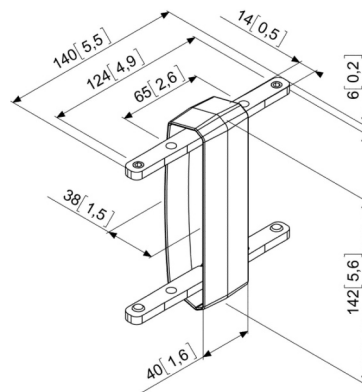

5 years

5 years

Black

7291310

8712285336805

Black

7291040

8712285320743