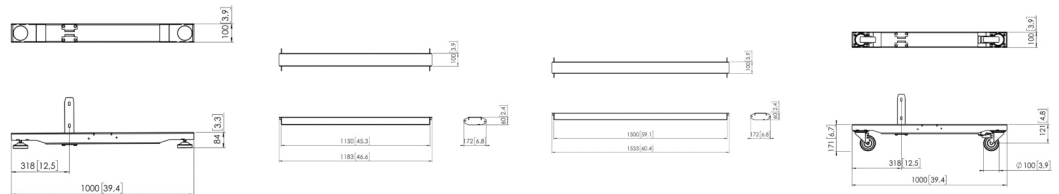

FLOOR BASES

PFF 7920 Video wall floor stand base	PFA 9129 Video wall cross bar 1150 mm	PFA 9130 Video wall cross bar 1500 mm	PFT 8920 Video wall trolley base
--	---	---	--

Specifications

Max. weight load (kg)	202.5			202.5
Height (mm)	84	60	60	171
Length (mm)	1000	1150	1500	1000
Width (mm)	100	172	172	100

FLOOR / CEILING BASES

PFF 7965

PFF 7965 Floor / ceiling mounting plate adjustable

PFA 9132

Floor / ceiling support

Specifications

Max. weight load (kg)	337.5	
Height (mm)	234	120
Length (mm)	236	184
Width (mm)	236	184