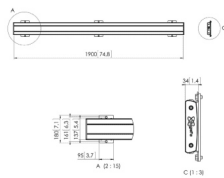

PFB 3411

Display interface bar

PFB 3419

Display interface bar

PFB 3427

Display interface bar

PFB 3433

Display interface bar

1175

1915

2750

3300

100

100

100

100

1110

1850

2700

3250

5 years

5 years

5 years

5 years

Silver | Black

7234114 (Silver)
7234110 (Black)

8712285318825 (Silver)
8712285329487 (Black)

Silver | Black

7234194 (Silver)
7234190 (Black)

8712285330209 (Silver)
8712285328749 (Black)

Silver | Black

7234274 (Silver)
7234270 (Black)

8712285330223 (Silver)
8712285328763 (Black)

Silver | Black

7234334 (Silver)
7234330 (Black)

8712285330247 (Silver)
8712285328787 (Black)