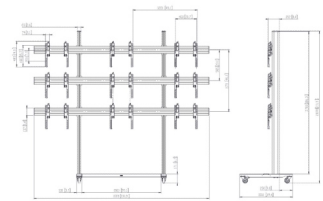

General

Colour	Black	Black	Black
Article number	7922560	7933480	7933560
EAN single box	8712285338564	8712285339707	8712285338588