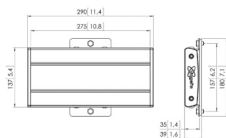

General

Colour	Silver | Black	Silver | Black	Silver | Black	Silver | Black
Article number	7234024 (Silver) 7234020 (Black)	7234054 (Silver) 7234050 (Black)	7234074 (Silver) 7234070 (Black)	7234094 (Silver) 7234090 (Black)
EAN single box	8712285323027 (Silver) 8712285329401 (Black)	8712285318764 (Silver) 8712285329425 (Black)	8712285318788 (Silver) 8712285329449 (Black)	8712285318801 (Silver) 8712285329463 (Black)