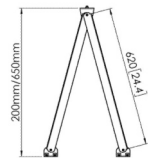

PFA 9142

Wall support extension kit 2 arms

Specifications

Max. weight load (kg)		
Length (mm)	620	620
Depth (mm)	31	
Adjustable depth	•	

Guarantee

TÜV certified		
Guarantee	5 years	5 years

General

Colour	Black	Black
Article number	7291410	7291420
EAN single box	8712285342967	8712285343223

ACCESSORIES

PFA 9143

Wall support extension kit 3 arms

PFA 9144

Wall support sliding bracket basic kit short

Specifications

Max. weight load (kg)		
Length (mm)	620	260
Depth (mm)		
Adjustable depth		

Guarantee