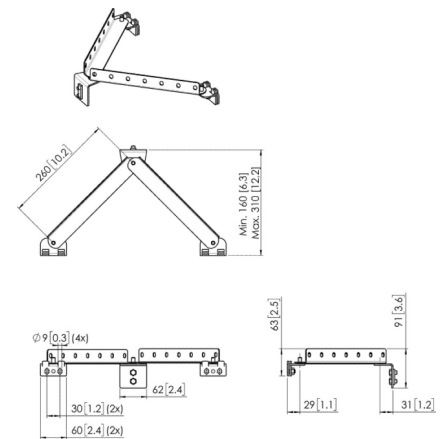

General

Colour	Black	Black
Article number	7291430	7291440
EAN single box	8712285343247	8712285343261