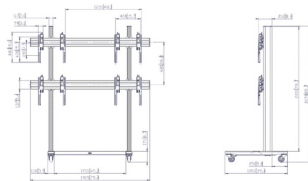

Max. weight load (kg)	113	45	45
Min. screen size (inch)	46	46	55
Max. screen size (inch)	55	47	55
Height (mm)	2178	2878	2878

Guarantee

TÜV certified			
Guarantee	5 years	5 years	5 years

General

Colour	Black	Black	Black
Article number	7922560	7933480	7933560
EAN single box	8712285338564	8712285339707	8712285338588