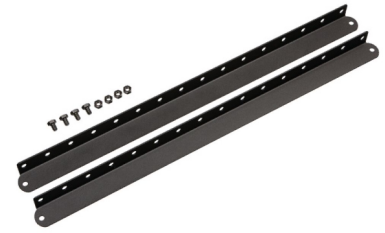

ACCESSORIES

PFA 9141

Wall support sliding bracket basic kit long

PFA 9142

Wall support extension kit 2 arms