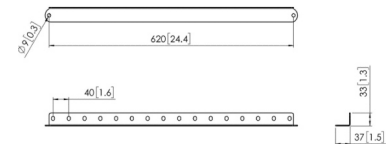

PFA 9142

Wall support extension kit 2 arms

Specifications

Max. weight load (kg)		
Length (mm)	620	620
Depth (mm)	31	
Adjustable depth	•	

Guarantee

TÜV certified		
Guarantee	5 years	5 years

General

Colour	Black	Black
Article number	7291410	7291420
EAN single box	8712285342967	8712285343223

ACCESSORIES

PFA 9143

Wall support extension kit 3 arms

PFA 9144

Wall support sliding bracket basic kit short

Specifications

Max. weight load (kg)		
Length (mm)	620	260
Depth (mm)		
Adjustable depth		

Guarantee