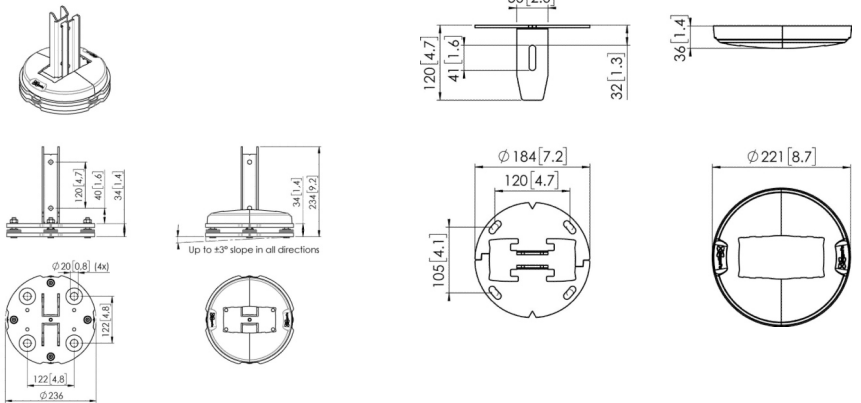

General

Colour	Black	Black
Article number	7279650	7291320
EAN single box	8712285343186	8712285336829