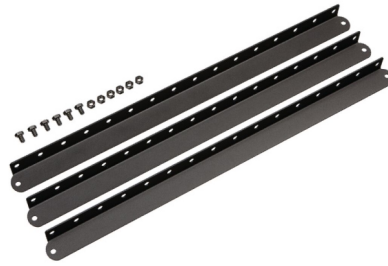

PFA 9142

Wall support extension kit 2 arms

Specifications

Max. weight load (kg)		
Length (mm)	620	620
Depth (mm)	31	
Adjustable depth	•	

Guarantee

TÜV certified		
Guarantee	5 years	5 years

General

Colour	Black	Black
Article number	7291410	7291420
EAN single box	8712285342967	8712285343223

ACCESSORIES

PFA 9143

Wall support extension kit 3 arms

PFA 9144

Wall support sliding bracket basic kit short

Specifications

Max. weight load (kg)		
Length (mm)	620	260
Depth (mm)		
Adjustable depth		

Guarantee