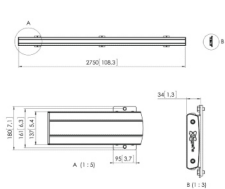

PFB 3411

Display interface bar

PFB 3419

Display interface bar

PFB 3427

Display interface bar

PFB 3433

Display interface bar

1175

1915

2750

3300

100

100

100

100

1110

1850

2700

3250

5 years

5 years

5 years

5 years

Silver | Black

7234114 (Silver)
7234110 (Black)

8712285318825 (Silver)
8712285329487 (Black)

Silver | Black

7234194 (Silver)
7234190 (Black)

8712285330209 (Silver)
8712285328749 (Black)

Silver | Black

7234274 (Silver)
7234270 (Black)

8712285330223 (Silver)
8712285328763 (Black)

Silver | Black

7234334 (Silver)
7234330 (Black)

8712285330247 (Silver)
8712285328787 (Black)