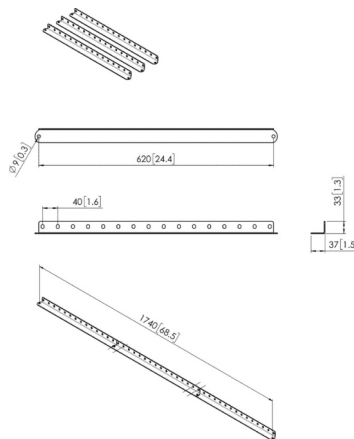

General

Colour	Black	Black
Article number	7291430	7291440
EAN single box	8712285343247	8712285343261