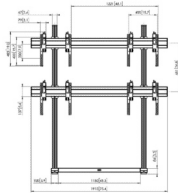

Max. weight load (kg)	80	45	45
Min. screen size (inch)	46	46	55
Max. screen size (inch)	55	47	55
Height (mm)	2091	2790	2790

Guarantee

TÜV certified			
Guarantee	5 years	5 years	5 years

General

Colour	Black	Black	Black
Article number	7922550	7933470	7933550
EAN single box	8712285338526	8712285339684	8712285338540