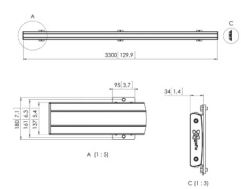

PFB 3411

Display interface bar

PFB 3419

Display interface bar

PFB 3427

Display interface bar

PFB 3433

Display interface bar

1175

1915

2750

3300

100

100

100

100

1110

1850

2700

3250

5 years

5 years

5 years

5 years

Silver | Black

7234114 (Silver)
7234110 (Black)

8712285318825 (Silver)
8712285329487 (Black)

Silver | Black

7234194 (Silver)
7234190 (Black)

8712285330209 (Silver)
8712285328749 (Black)

Silver | Black

7234274 (Silver)
7234270 (Black)

8712285330223 (Silver)
8712285328763 (Black)

Silver | Black

7234334 (Silver)
7234330 (Black)

8712285330247 (Silver)
8712285328787 (Black)