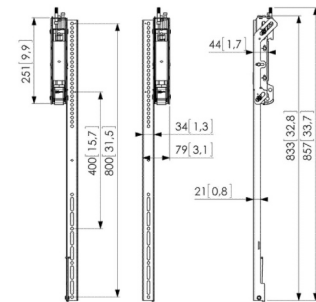

DISPLAY INTERFACE STRIPS

PFS 3504

Display interface strips 3D adjustable

PFS 3508

Display interface strips 3D adjustable

Specifications

Max. weight load (kg)	80	80
Min. vertical hole pattern (mm)	100	200
Max. vertical hole pattern (mm)	400	800
Max. height of interface (mm)	482	857
Tilt	Tilt -3°/+7°	Tilt -3°/+7°

Guarantee

TÜV certified		
Guarantee	5 years	5 years

General

Colour	Black	Black
Article number	7235040	7235080
EAN single box	8712285328800	8712285328824