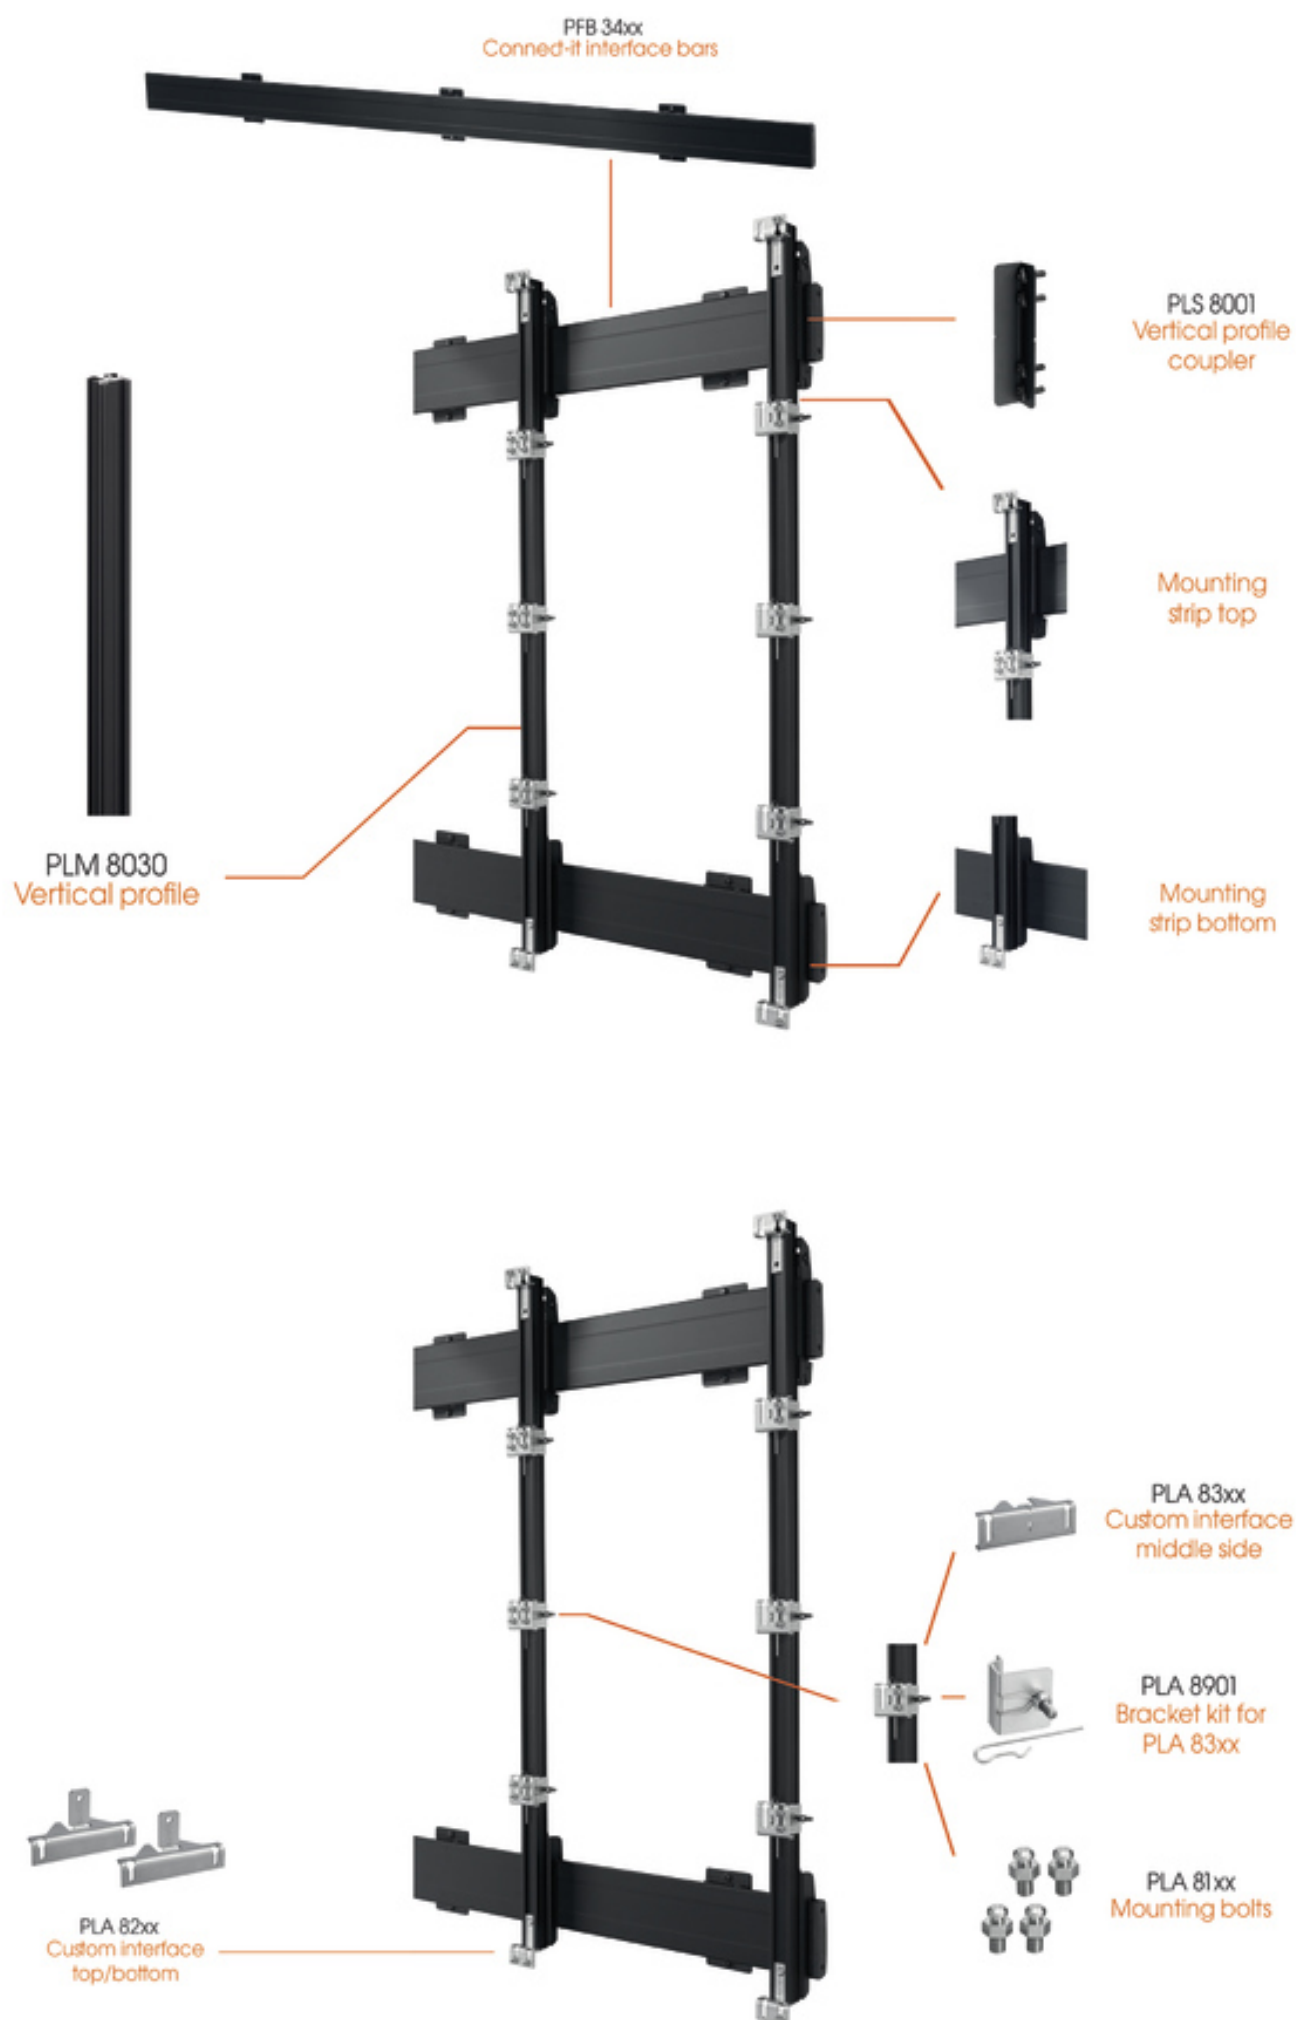

Universal LED video wall mount