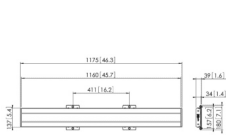

PFB 3411

Display interface bar

PFB 3419

Display interface bar

PFB 3427

Display interface bar

PFB 3433

Display interface bar

1175

1915

2750

3300

100

100

100

100

1110

1850

2700

3250

5 years

5 years

5 years

5 years

Silver | Black

7234114 (Silver)
7234110 (Black)

8712285318825 (Silver)
8712285329487 (Black)

Silver | Black

7234194 (Silver)
7234190 (Black)

8712285330209 (Silver)
8712285328749 (Black)

Silver | Black

7234274 (Silver)
7234270 (Black)

8712285330223 (Silver)
8712285328763 (Black)

Silver | Black

7234334 (Silver)
7234330 (Black)

8712285330247 (Silver)
8712285328787 (Black)