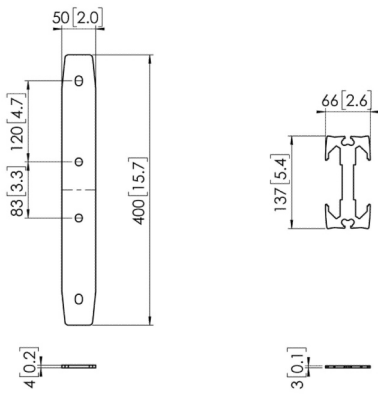

5 years

5 years

Black

7291310

8712285336805

Black

7291040

8712285320743