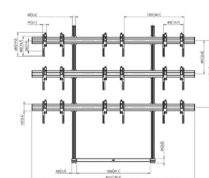

Max. weight load (kg)	80	45	45
Min. screen size (inch)	46	46	55
Max. screen size (inch)	55	47	55
Height (mm)	2091	2790	2790

Guarantee

TÜV certified			
Guarantee	5 years	5 years	5 years

General

Colour	Black	Black	Black
Article number	7922550	7933470	7933550
EAN single box	8712285338526	8712285339684	8712285338540