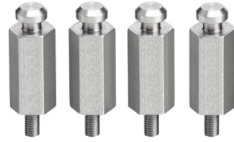

Dedicated LED interfaces and bolts

Vogel's has dedicated PLA 82/PLA 83 LED interface accessories and PLA 81/PLA 87 LED mounting bolts for specific LED tiles available. Contact us for more information.

Universal LED video wall mount

PLA 8301

LED interface accessory

PLA 8105

LED mounting bolts M5, 4pcs

PLA 8705

LED mounting bolts extended M5

5 years

5 years